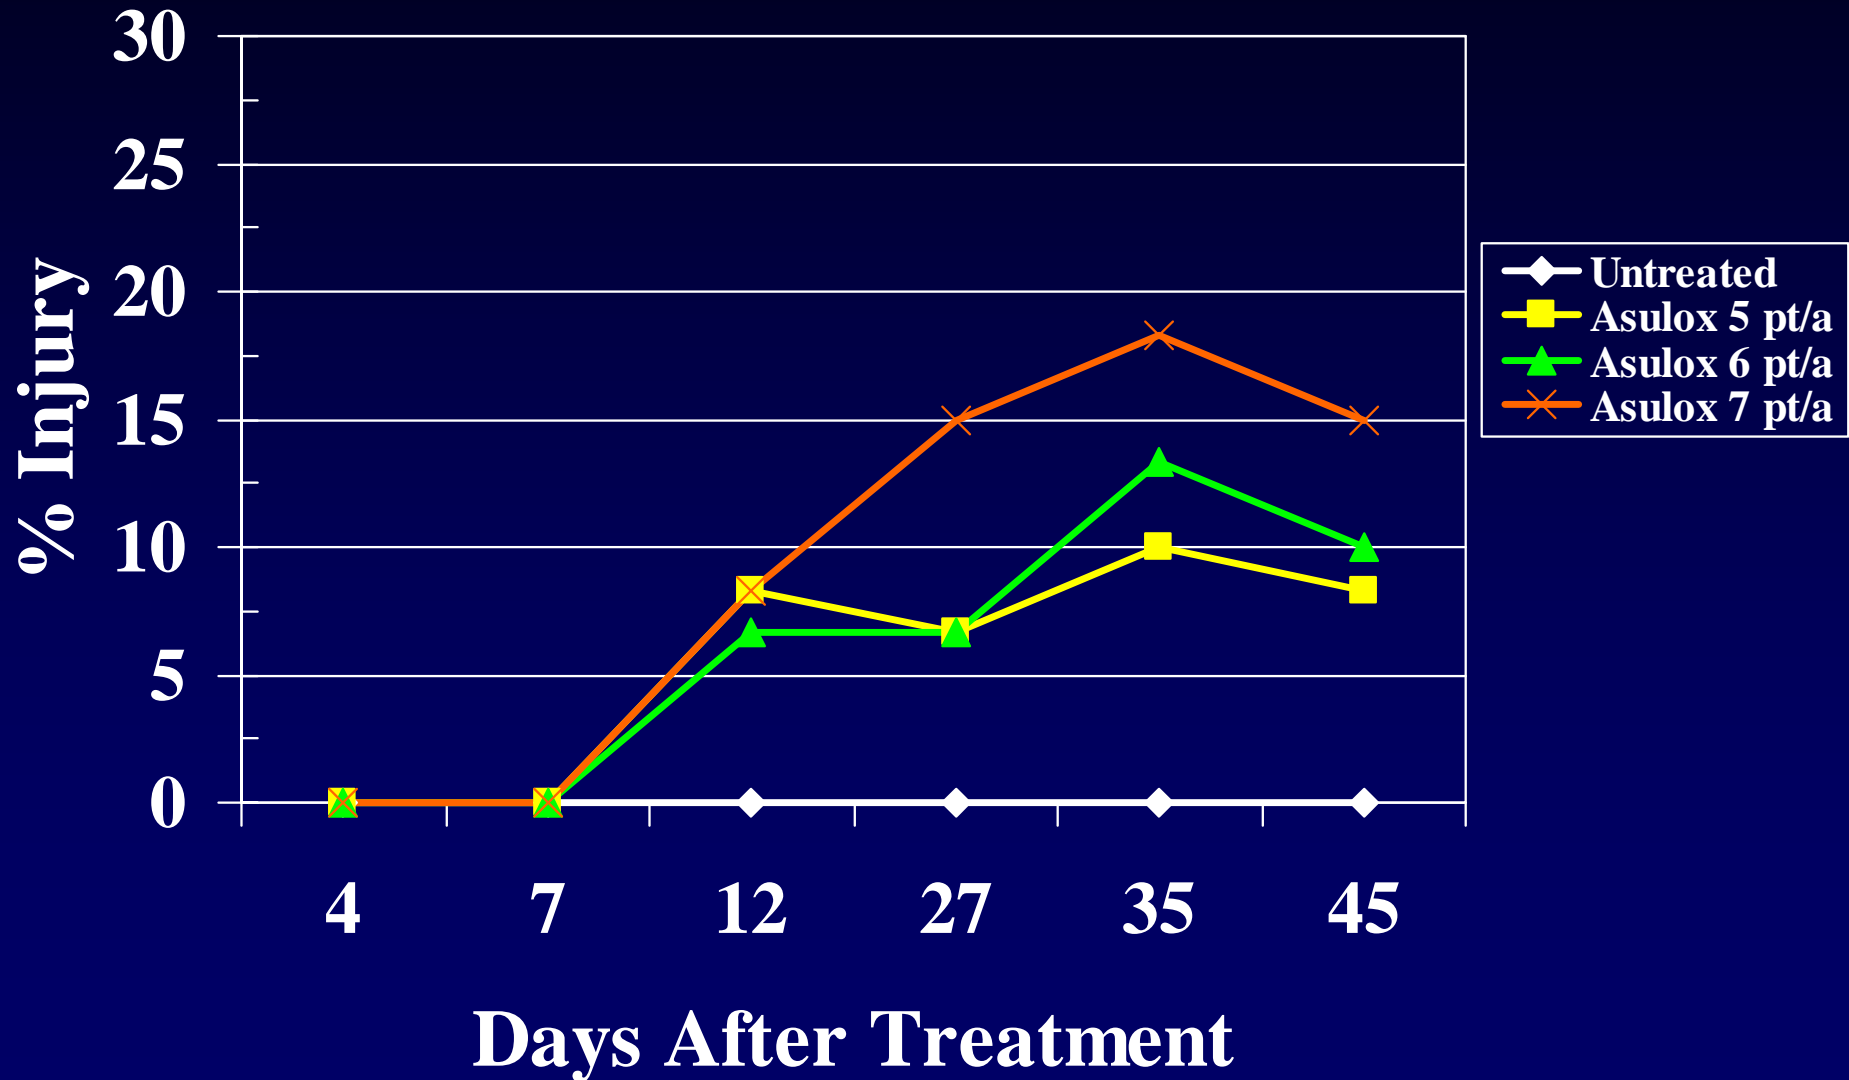

'Palmetto' St. Augustinegrass Tolerance to Asulox