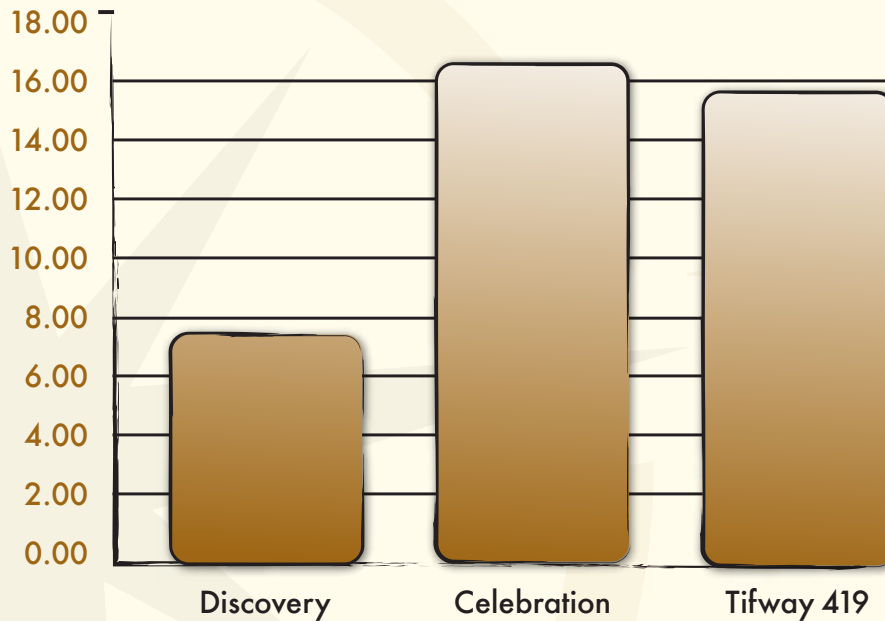

DISCOVERY

BERMUDAGRASS™

LESS MOWING

- ✦ **Reduced Mowing up to 75%!**
- ✦ **Significantly Reduced Seed Heads**
- ✦ **Good Cold Tolerance**
- ✦ **Dense Sod With Minimal Thatch**

Discovery is a new variety of Bermudagrass developed in Europe and selected in the United States. Discovery can be used in any landscape application that would benefit from the natural drought tolerance of a Bermudagrass but with the added benefits of 75% less mowing, little to no unsightly seed heads, and rapid lateral growth.

Discovery is a bermudagrass homeowners will mow 75% less!

Discovery after 77 days with no mowing. Contrast mowed area in front to unmowed area in back.

Discovery exhibits rapid lateral growth to recover from damage

From Top to Bottom: Patriot, Discovery, Celebration, and TifWay 419. Discovery exhibits equal lateral spread to Patriot and TifWay 419, but less lateral spread than Celebration.

Discovery (right) compared to Patriot™ (left) mowed and unmowed. Discovery displays virtually no seedheads

DISCOVERY

BERMUDAGRASS™

LESS MOWING

Discovery can be mowed **once a month without scalping** and produce **50% less clippings** than Tifway 419 or Celebration®

Total Clippings (lbs.) after 28 days without mowing